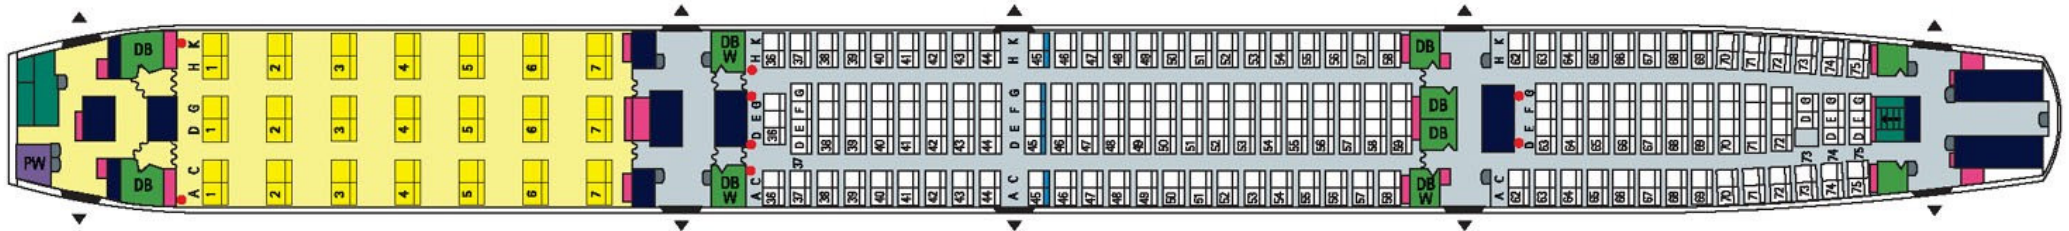

**42 Business Class**

**291 Economy Class**

**ZONE A**  
42 J/C FLAT BEDS  
Audio-Video-On-Demand

**ZONE B**  
71 Y/C  
Audio-Video-On-Demand

**ZONE C**  
116 Y/C  
Audio-Video-On-Demand

**ZONE D**  
104 Y/C  
Audio-Video-On-Demand

**A340 - 600**

- ZS - SNA
- ZS - SNB
- ZS - SNC
- ZS - SND
- ZS - SNE
- ZS - SNF
- ZS - SNG
- ZS - SNH
- ZS - SNI

- Business Class Seat
- Economy Class Seat
- May not be occupied by children under 12, disabled, infirm, elderly, mothers with infants or non-English speaking passengers.
- Baby Bassinet (Must be pre-booked).

- Toilet with Diaper Board
- Toilet for Disabled
- Galley
- Stowage
- Crew Rest
- Curtain

- Toilet
- Crew Seats
- Purser Workstation

**Note:** South African Airways does not permit smoking on any flights.